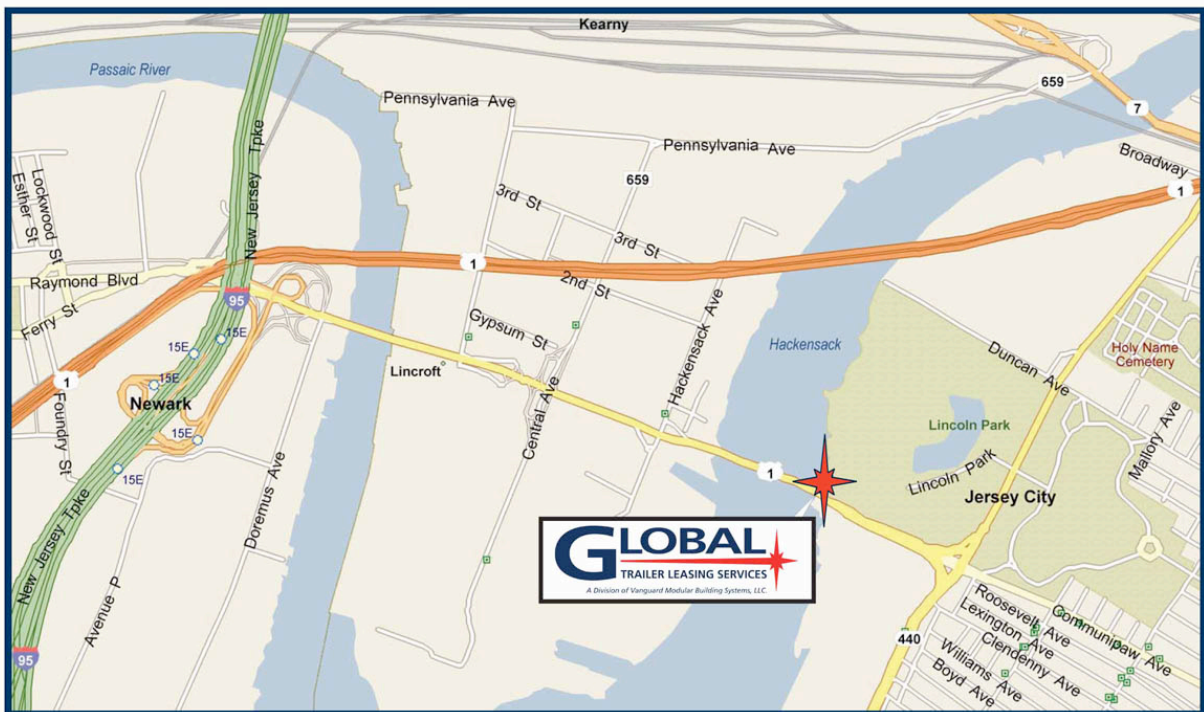

GLOBALTM
TRAILER LEASING SERVICES

A Division of Vanguard Modular Building Systems, LLC.

Your partner for the long haul.

Global Trailer Leasing Services New Jersey Branch

61 Lincoln Highway • South Kearny, NJ 07032

Call for your trailer reservation today.

800-585-8726 • www.globaltrailerleasing.com

From New Jersey Turnpike: (North or South)

From NJ Turnpike North or South (I-95) to Exit 15E.

After paying toll, follow signs to US Routes 1 & 9 “Truck” North

Proceed 6/10 of a mile and exit right at Jacobus Avenue

Follow the exit ramp around and make a right at the light onto

Lincoln Highway

We are 2/10 of a mile down the road on the left

Next to Tullo Truck Stop/OJ Truck Wash