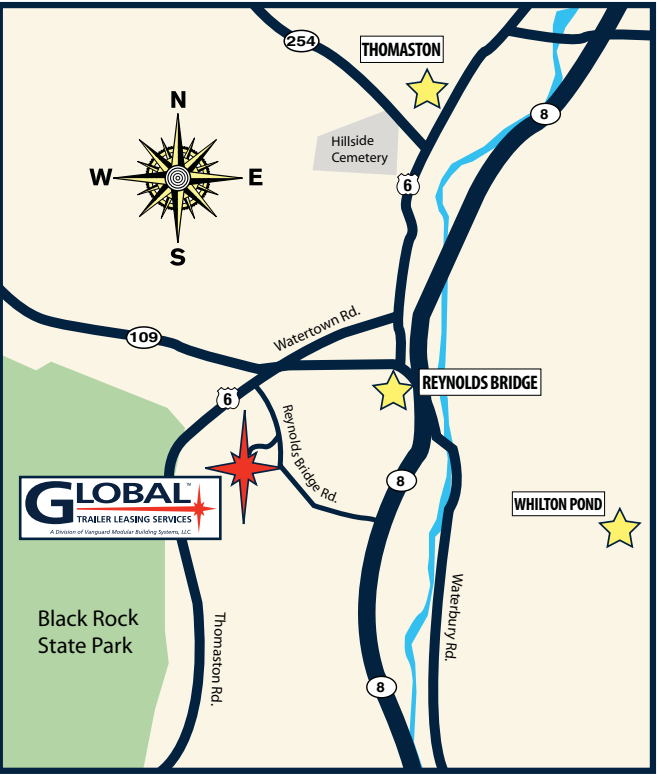

45 Maple Ave., Thomaston

Call for your trailer reservation today.

800-585-8726 • www.globaltrailerleasing.com